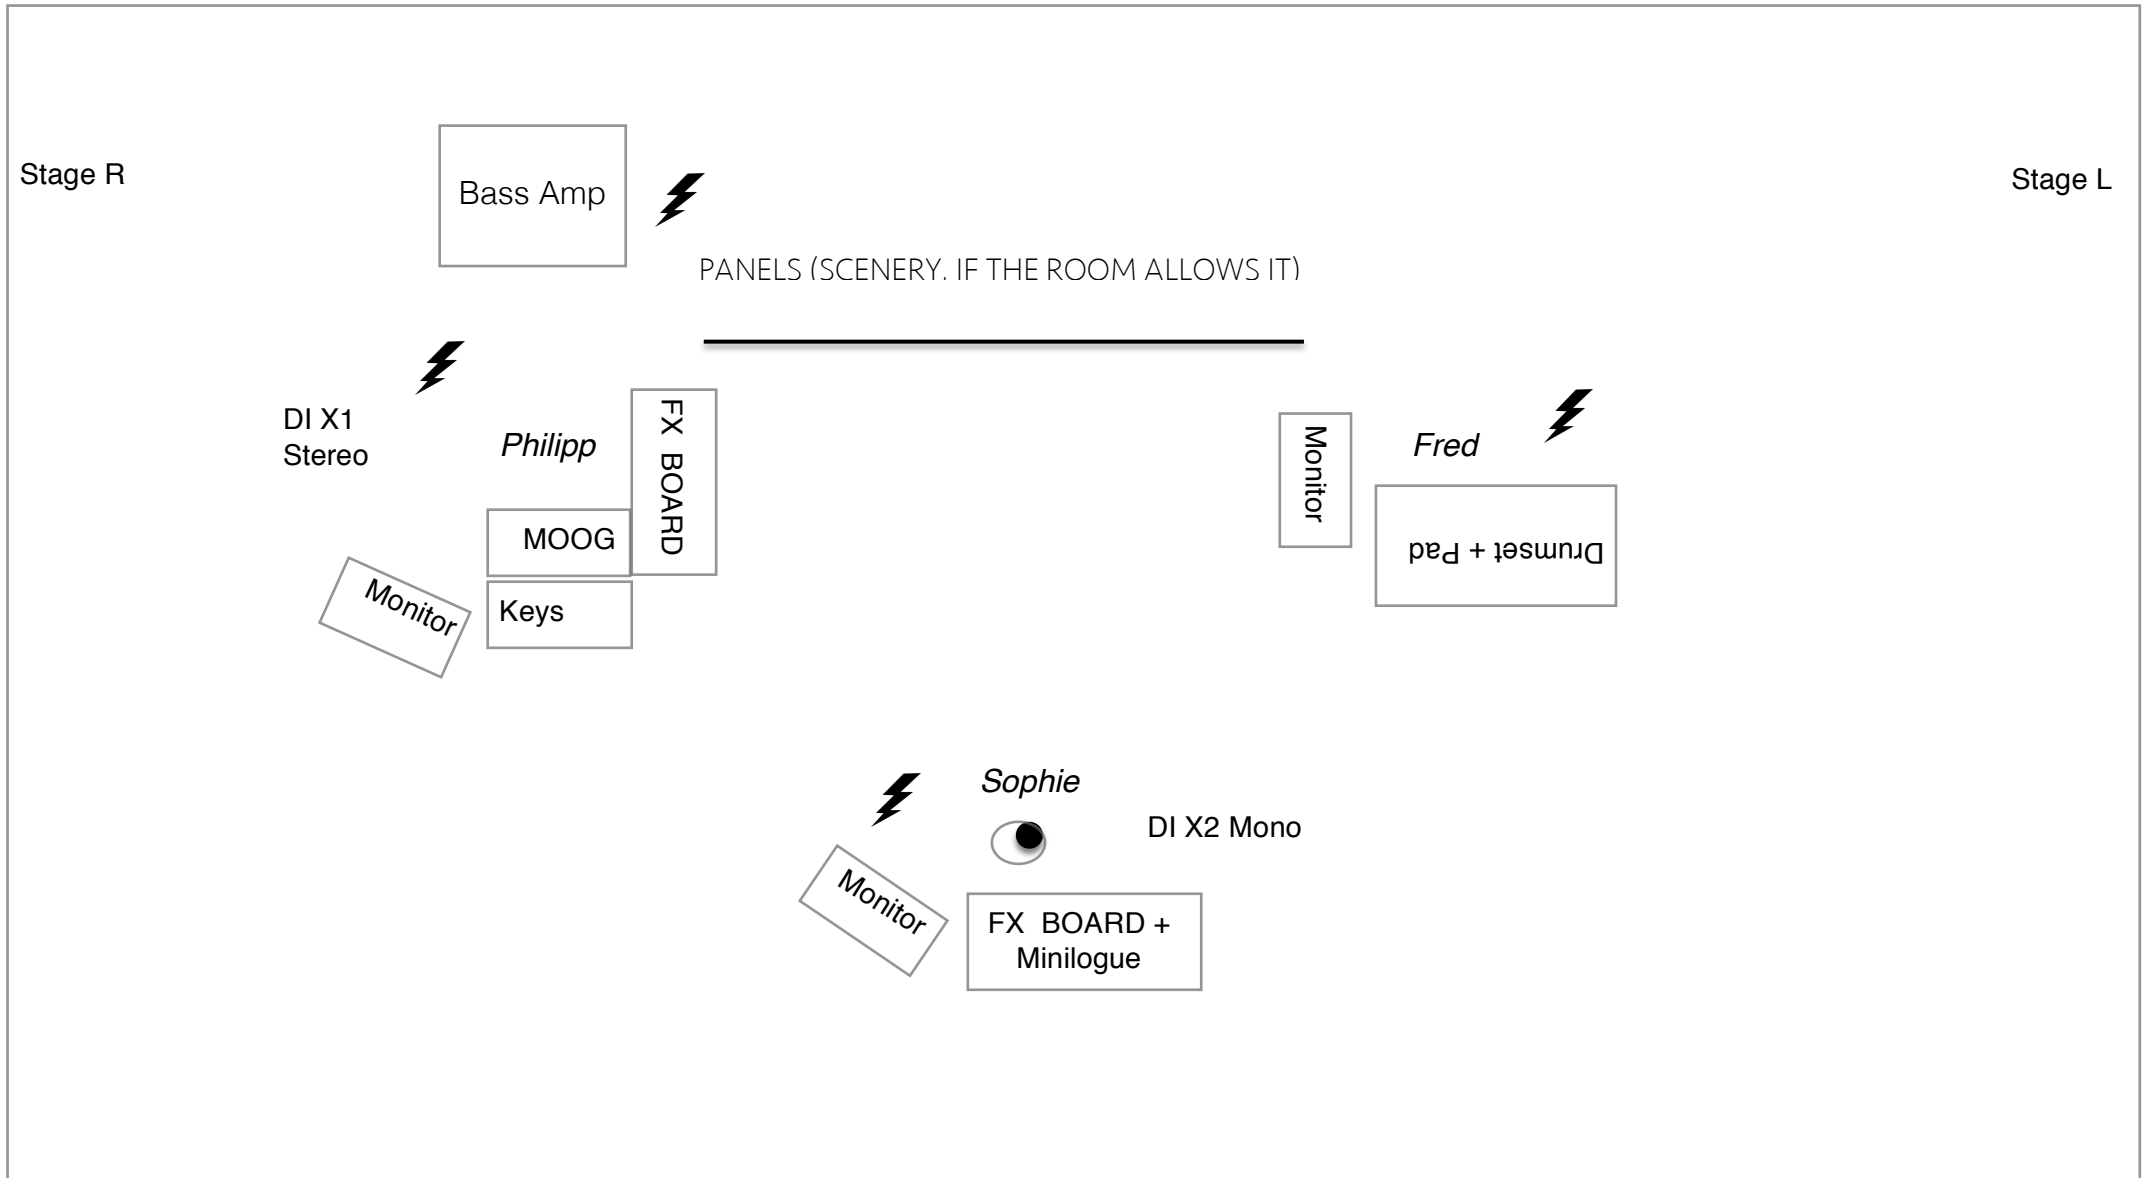

STAGE PLAN

AUDIENCE

namaka

Technical Rider

PATCHLIST

CH	INSTRUMENT	MIC	STAND	INSERT
1	Drums: Bass Drum	Backline	Mid Boom	
2	Drums: Snare	Backline	Tall Boom	
(3/4	Drums: Overheads	Backline	2x Tall Boom)	
5	Pad: Bass Drum			
6	Pad without Bass Drum			
7	Bass Amp: Moog	Shure SM57	Mid Boom	
8/9	Samples Philipp	DI (Stereo)		
10	Minilogue	DI (Mono)		
11	Vocals CLEAN	Shure SM 58	Tall Boom	Comp, Hall
12	Vocals FX	→ Laptop DI (Mono)		

LINE UP:

Sophie Adam (vocals, synth)

Philipp Schlotter (moog, synth)

Fred Bürki (drums, electronics)